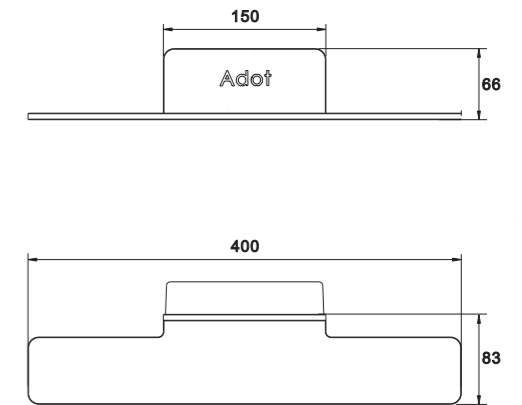

Description

■ Ultra-thin Design

Minimalist lamp body applies to various decoration;

■ Plane Emitting

Top-class PMMA LGP emits soft light without glare;

■ Efficient Lighting

Ultra large lighting emitting surface with 340X54mm size enlarges illumination area efficiently.

Drawing

Dimension

Unit: mm

Spec.

| Model | Wattage | Input Voltage | Luminous | Color | CCT | Operation Condition |
|---------------|---------|-----------------------|----------|--------|-------|-----------------------------|
| ACE10WW-SI-EN | 10W | 220-240VAC 50/60Hz | 650Lm | Silver | 2700K | -10°C ~ 40°C RH15% ~ 50% |
| ACE10WW-GL-EN | | | | Golden | | |
| ACE10NW-SI-EN | | | 750Lm | Silver | 4000K | |
| ACE10NW-GL-EN | | | | Golden | | |

| Lighting Source | |
|-----------------|------------|
| Brand | Lumileds |
| Model | Luxeon3014 |
| Quantity | 60Pcs |
| Bean Angle | 120° |
| Lifespan | 36000Hrs |

| Package | |
|--------------|------------------|
| Size | 445*155*70mm |
| Material | Corrugated paper |
| Packing List | Lamp/Manual |
| N.W. | 0.6KG |
| G.W. | 0.9KG |